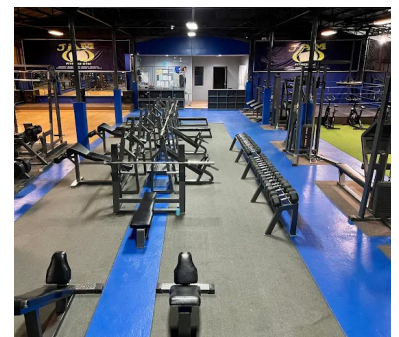

Savemore / Supermarkets
- 5 minutes by car

Nast Fitness Center (ICM)
- 5 minutes by car

Cafés (Korean, Japanese, Filipino)
- 7 minutes by car

Starbucks (near Azon Residence)
- 4 minutes by car

Jam Fitness Gym
- 7 minutes by car