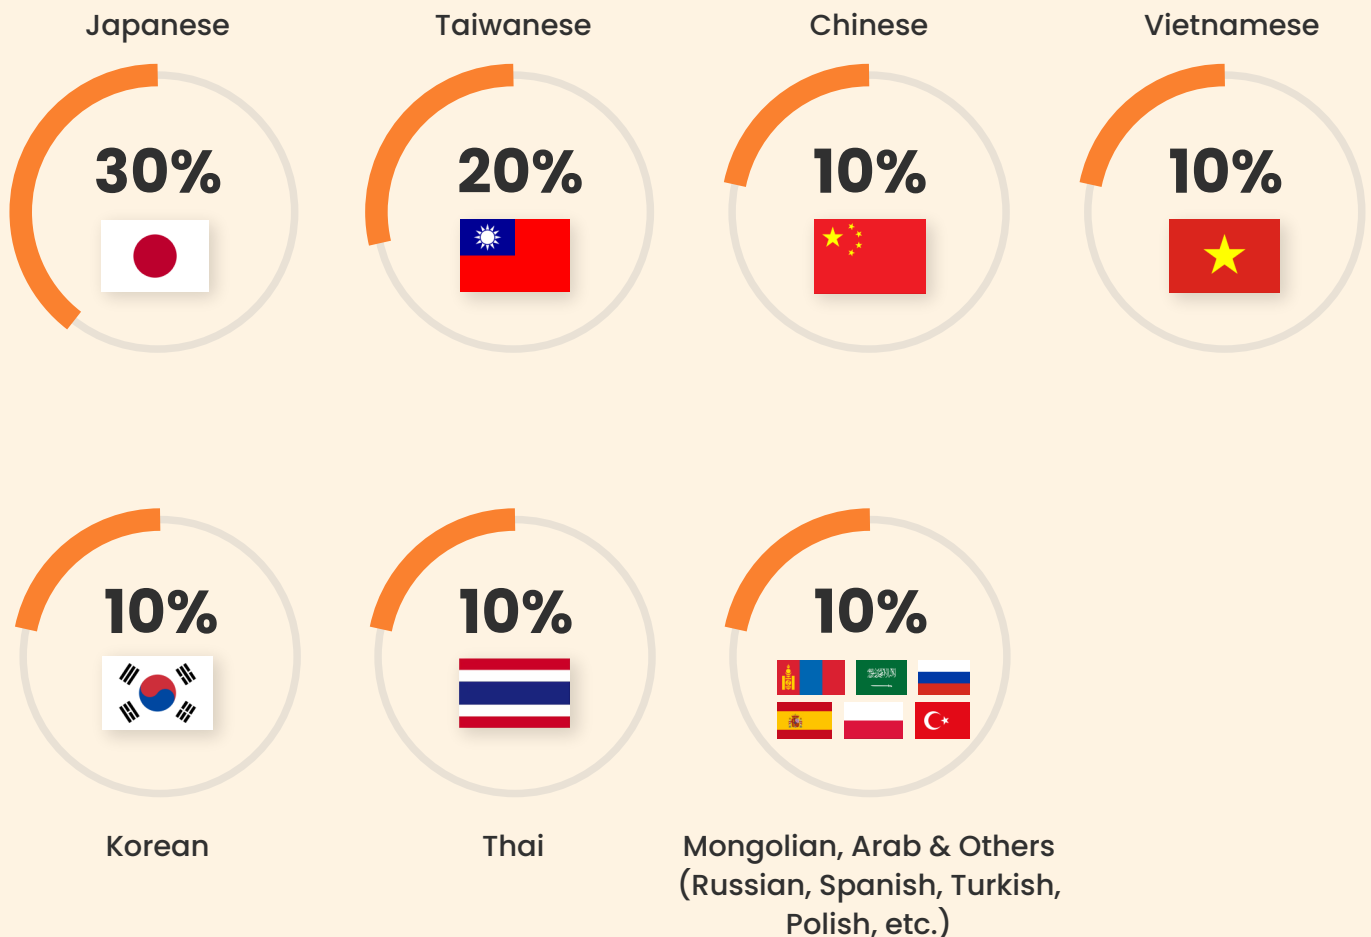

Quota System

Maintains a balanced mix of nationalities so students can enjoy an international environment and practice English with diverse classmates.