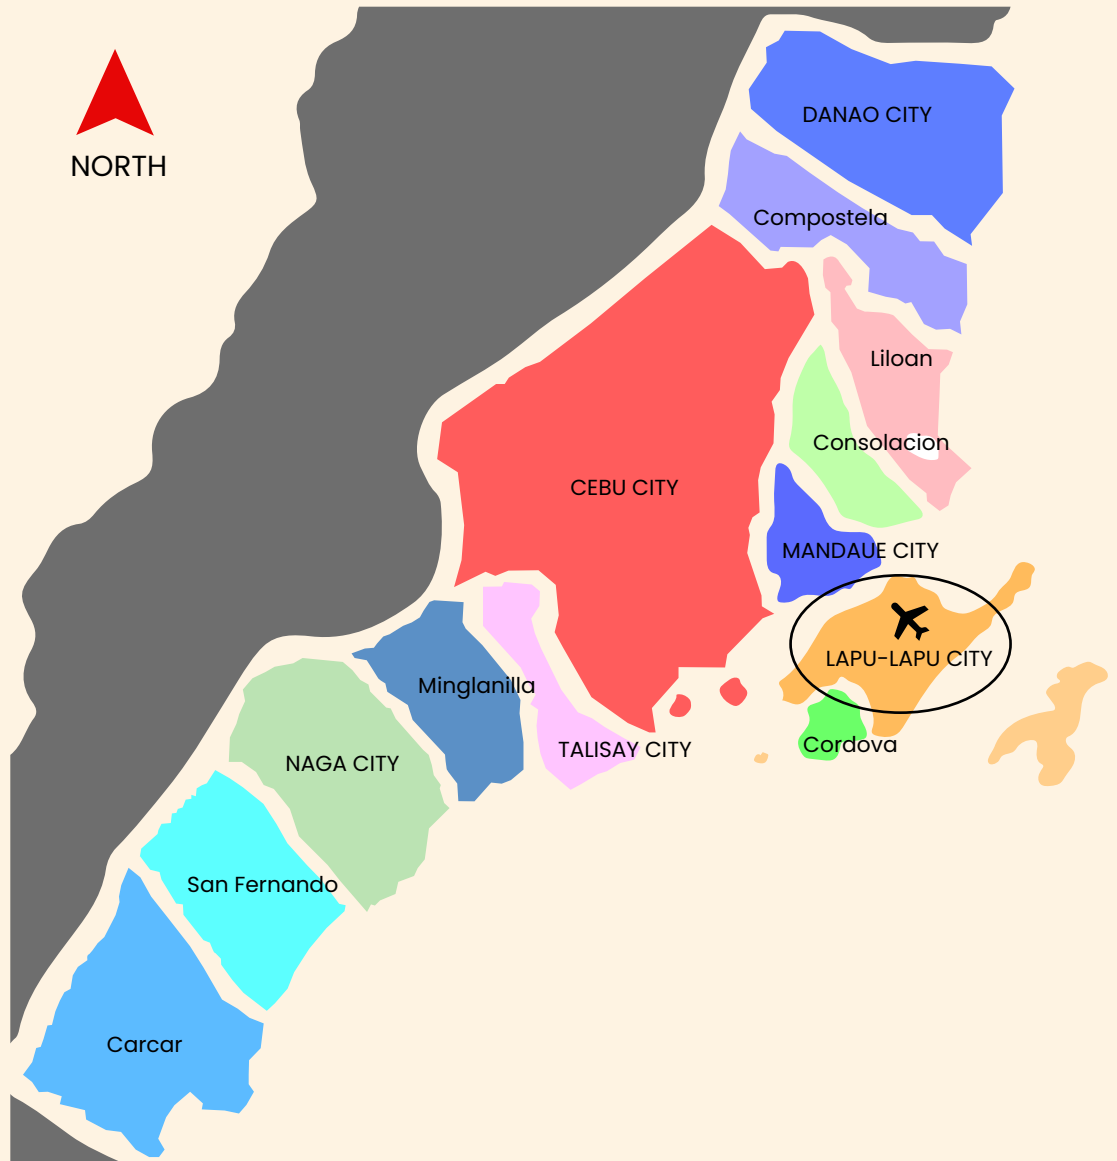

Philippine Map

Cebu Map

CEBU

Philinter Map

Philinter's Location

Safe and academically focused environment

Only **10 minutes** from **Mactan-Cebu International Airport**

Complete amenities nearby